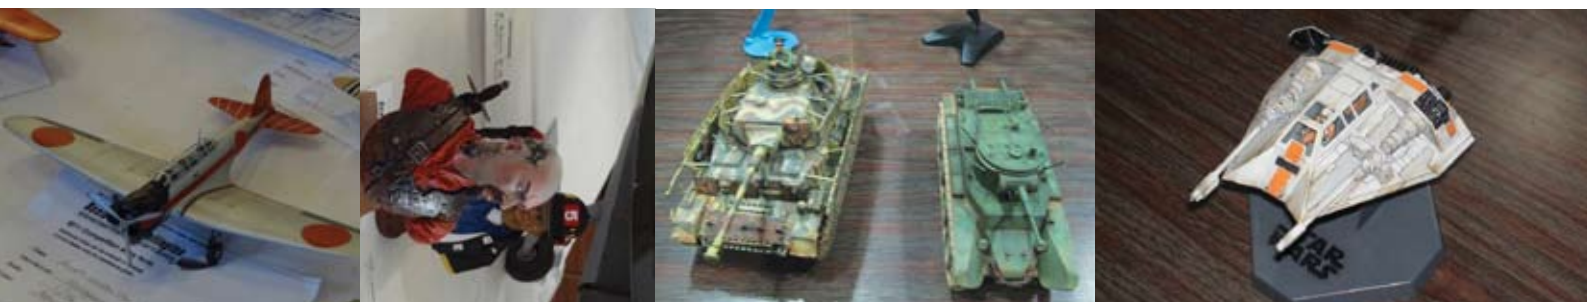

Avetek Limited

EVENTS

March 2013:

SUN 3rd MARCH 9am to 7.30pm
ARDMORE SHOWDOWN "WINGS VS
WHEELS"

Ardmore Airport, Papakura
www.ardmoreshowdown.co.nz

April 2013:

SAT 27TH APRIL 11am-3pm
Auckland City Collectors Fair & Hobbies
Expo