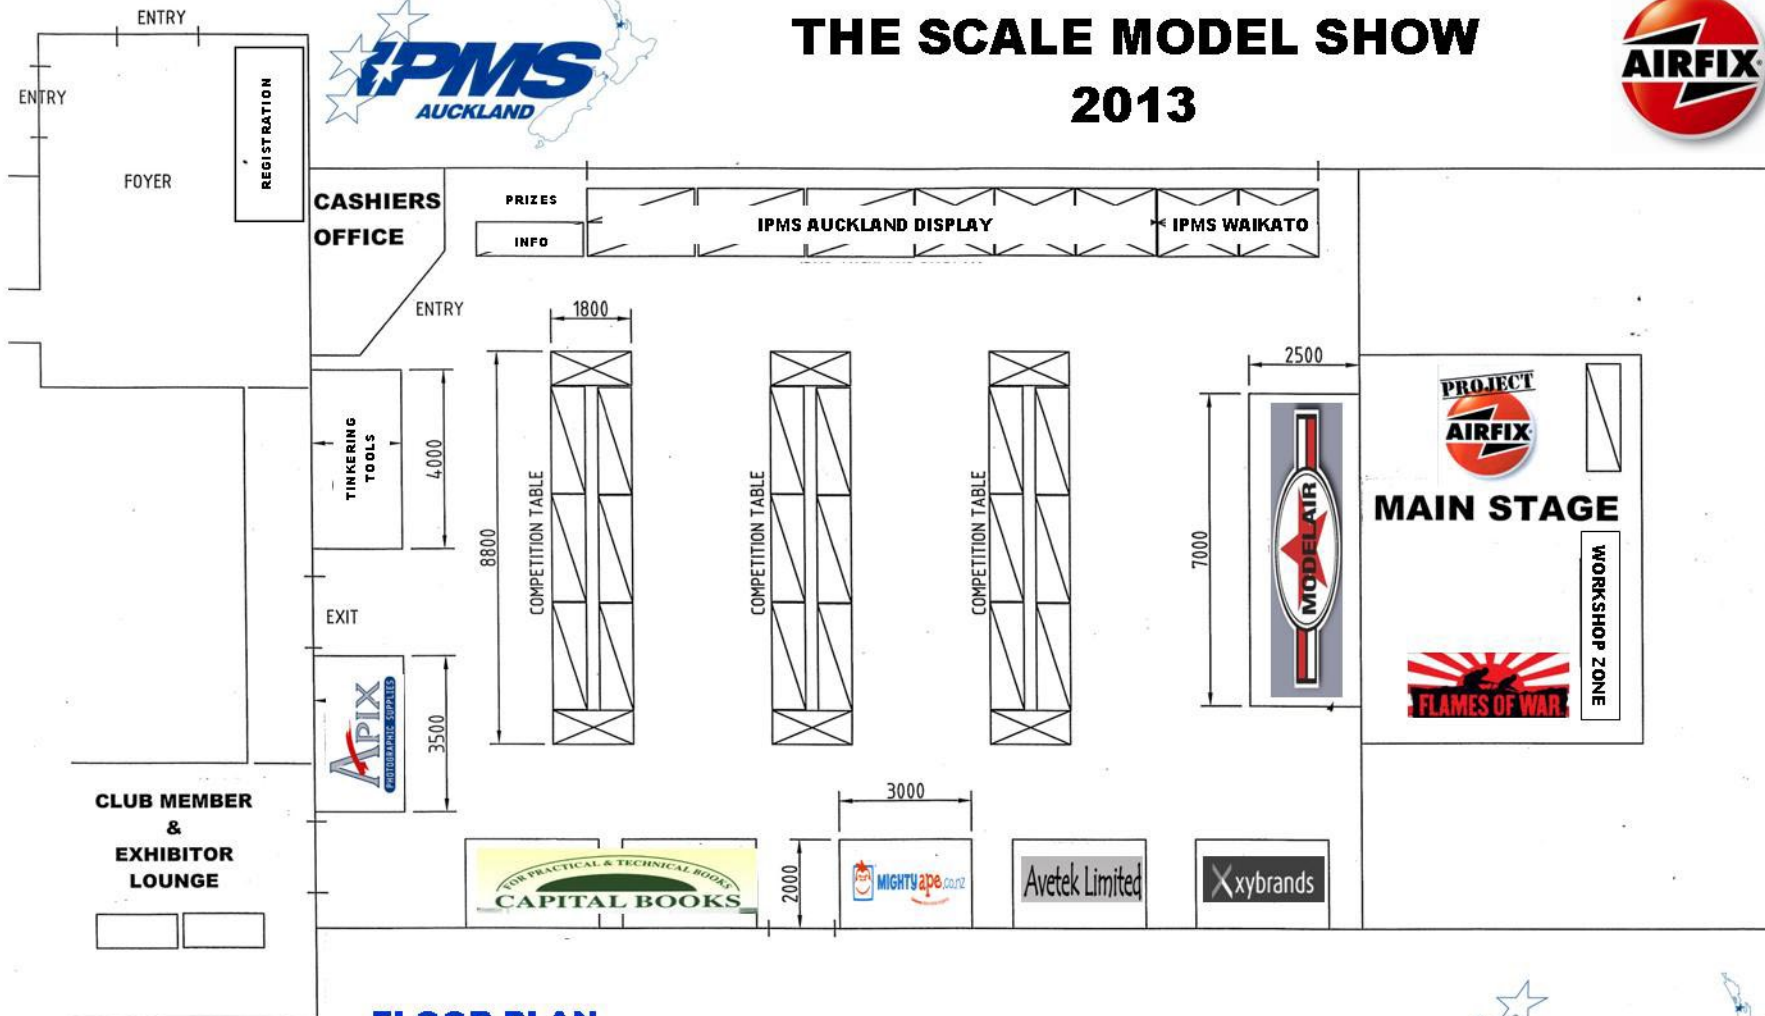

THE SCALE MODEL SHOW 2013

**FLOOR PLAN
MT EDEN WAR MEMORIAL HALL
487 DOMINION RD, BALMORAL, AUCKLAND**